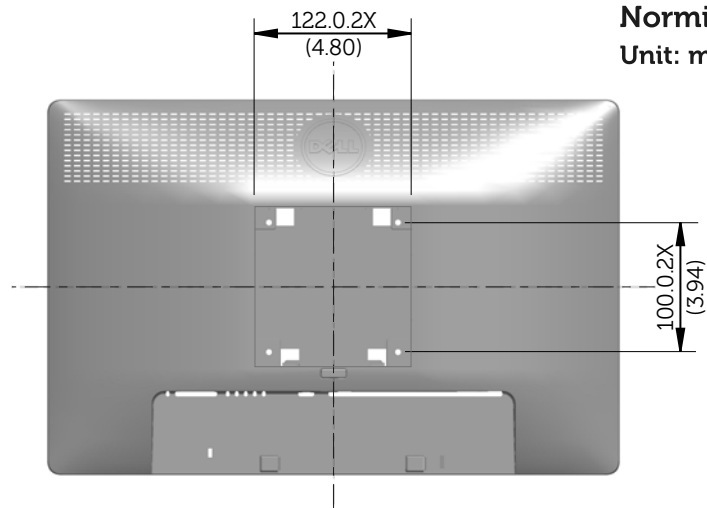

# P1913 Outline Dimensions

# Norminal Dimensions

Unit: mm (inch)

Back view of Monitor without stand

# P1913S Outline Dimensions

Nominal Dimensions  
Unit: mm (inch)

Back view of Monitor without stand

# P2213 Outline Dimensions

Nominal Dimensions  
Unit: mm (inch)

Back view of Monitor without stand