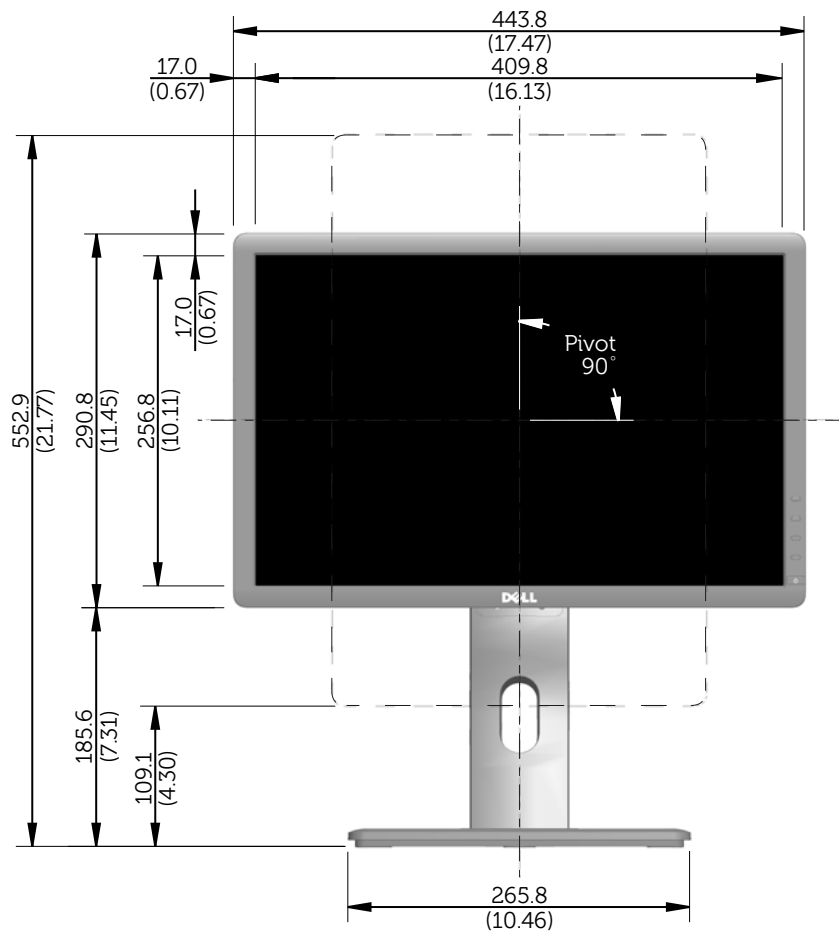

# P1913 Outline Dimensions

# Norminal Dimensions

Unit: mm (inch)

Back view of Monitor without stand

# P1913S Outline Dimensions

Nominal Dimensions  
Unit: mm (inch)

Back view of Monitor without stand

# P2213 Outline Dimensions

Nominal Dimensions  
Unit: mm (inch)

Back view of Monitor without stand