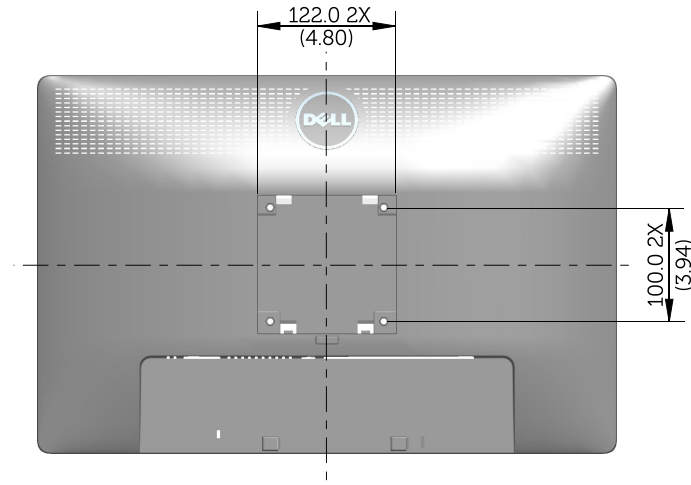

# Norminal Dimensions

Unit: mm (inch)

Back view of Monitor without stand

# P1913S Outline Dimensions

Nominal Dimensions  
Unit: mm (inch)

Back view of Monitor without stand

# P2213 Outline Dimensions

Nominal Dimensions  
Unit: mm (inch)

Back view of Monitor without stand