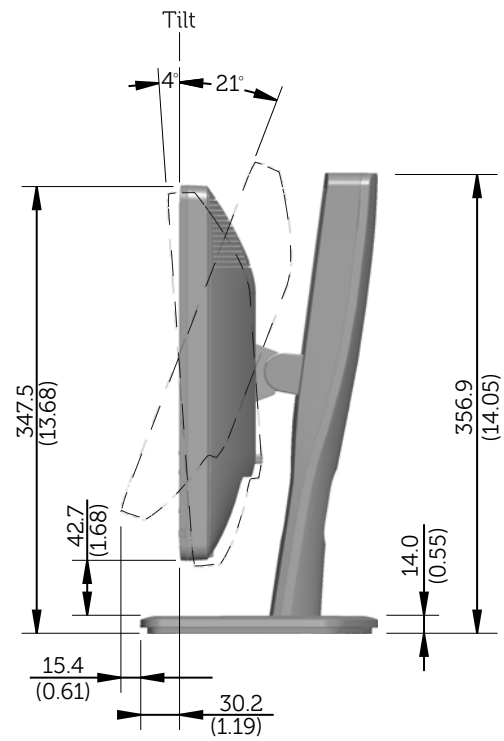

# P1913 Outline Dimensions

# Norminal Dimensions

Unit: mm (inch)

Back view of Monitor without stand

# P1913S Outline Dimensions

Nominal Dimensions  
Unit: mm (inch)

Back view of Monitor without stand

# P2213 Outline Dimensions

Nominal Dimensions  
Unit: mm (inch)

Back view of Monitor without stand