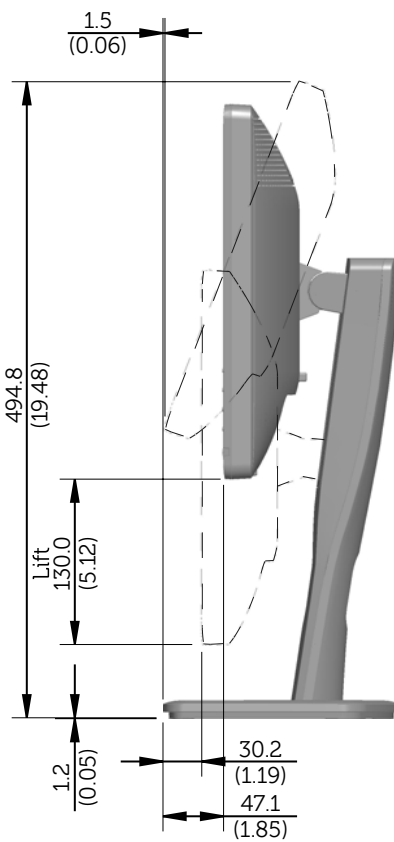

# P1913 Outline Dimensions

# Norminal Dimensions

Unit: mm (inch)

Back view of Monitor without stand

# P1913S Outline Dimensions

Nominal Dimensions  
Unit: mm (inch)

Back view of Monitor without stand

# P2213 Outline Dimensions

Nominal Dimensions  
Unit: mm (inch)

Back view of Monitor without stand