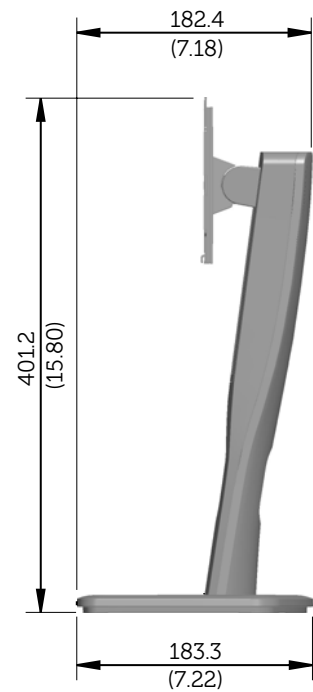

# P1913 Outline Dimensions

# Norminal Dimensions

Unit: mm (inch)

Back view of Monitor without stand

# P1913S Outline Dimensions

Nominal Dimensions  
Unit: mm (inch)

Back view of Monitor without stand

# P2213 Outline Dimensions

Nominal Dimensions  
Unit: mm (inch)

Back view of Monitor without stand